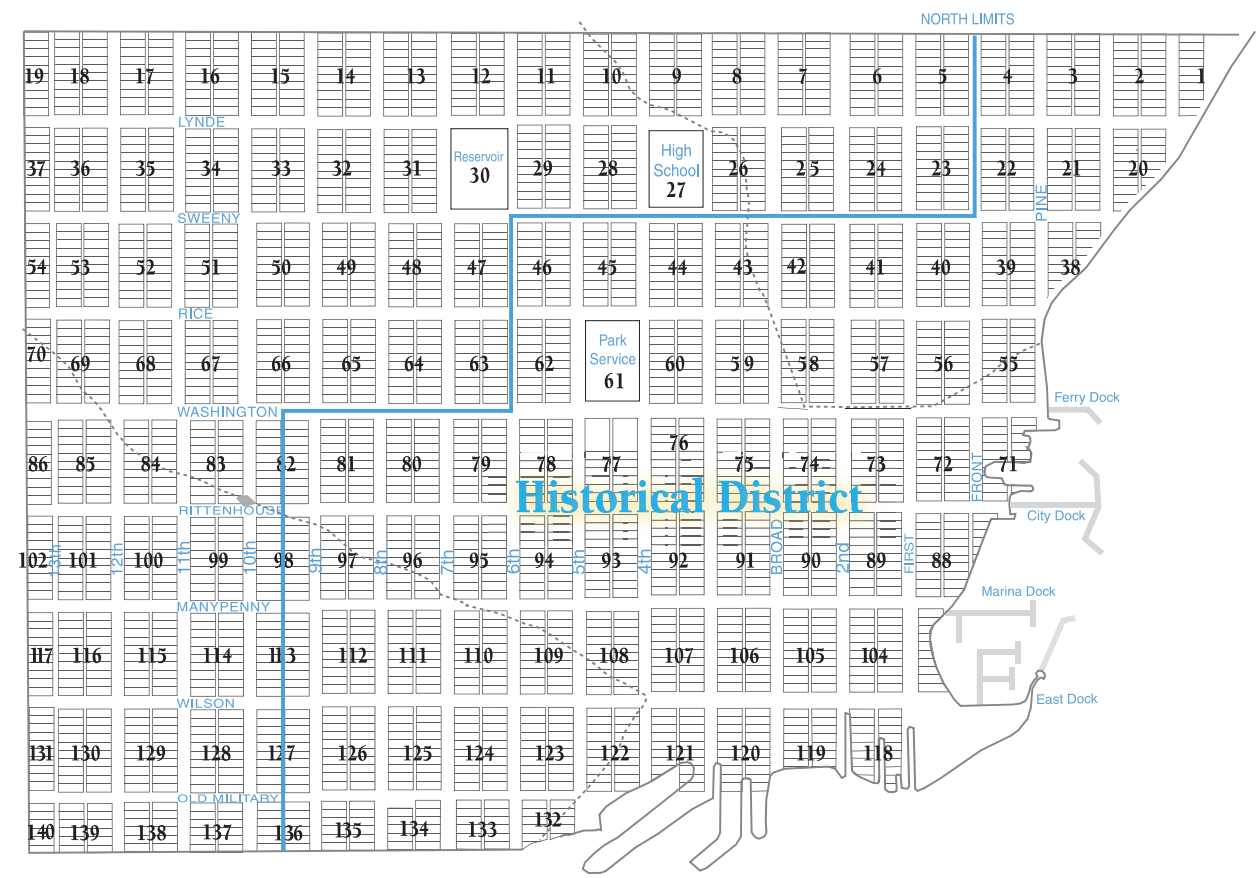

CITY OF Bayfield WISCONSIN – Zoning Map

City of Bayfield

P.O. Box 1170, Bayfield, Wisconsin 54814

715-779-5712

www.cityofbayfield.com

- Bayfield Zoning Districts**
- R-1Residential
 - R-2Residential
 - C-1General Commercial
 - W-1Conservancy
 - W-2Waterfront

Bayfield Historical District

20	10
19	9
18	8
17	7
16	6
15	5
14	4
13	3
12	2
11	1

Standard Lot
40 x 120 feet