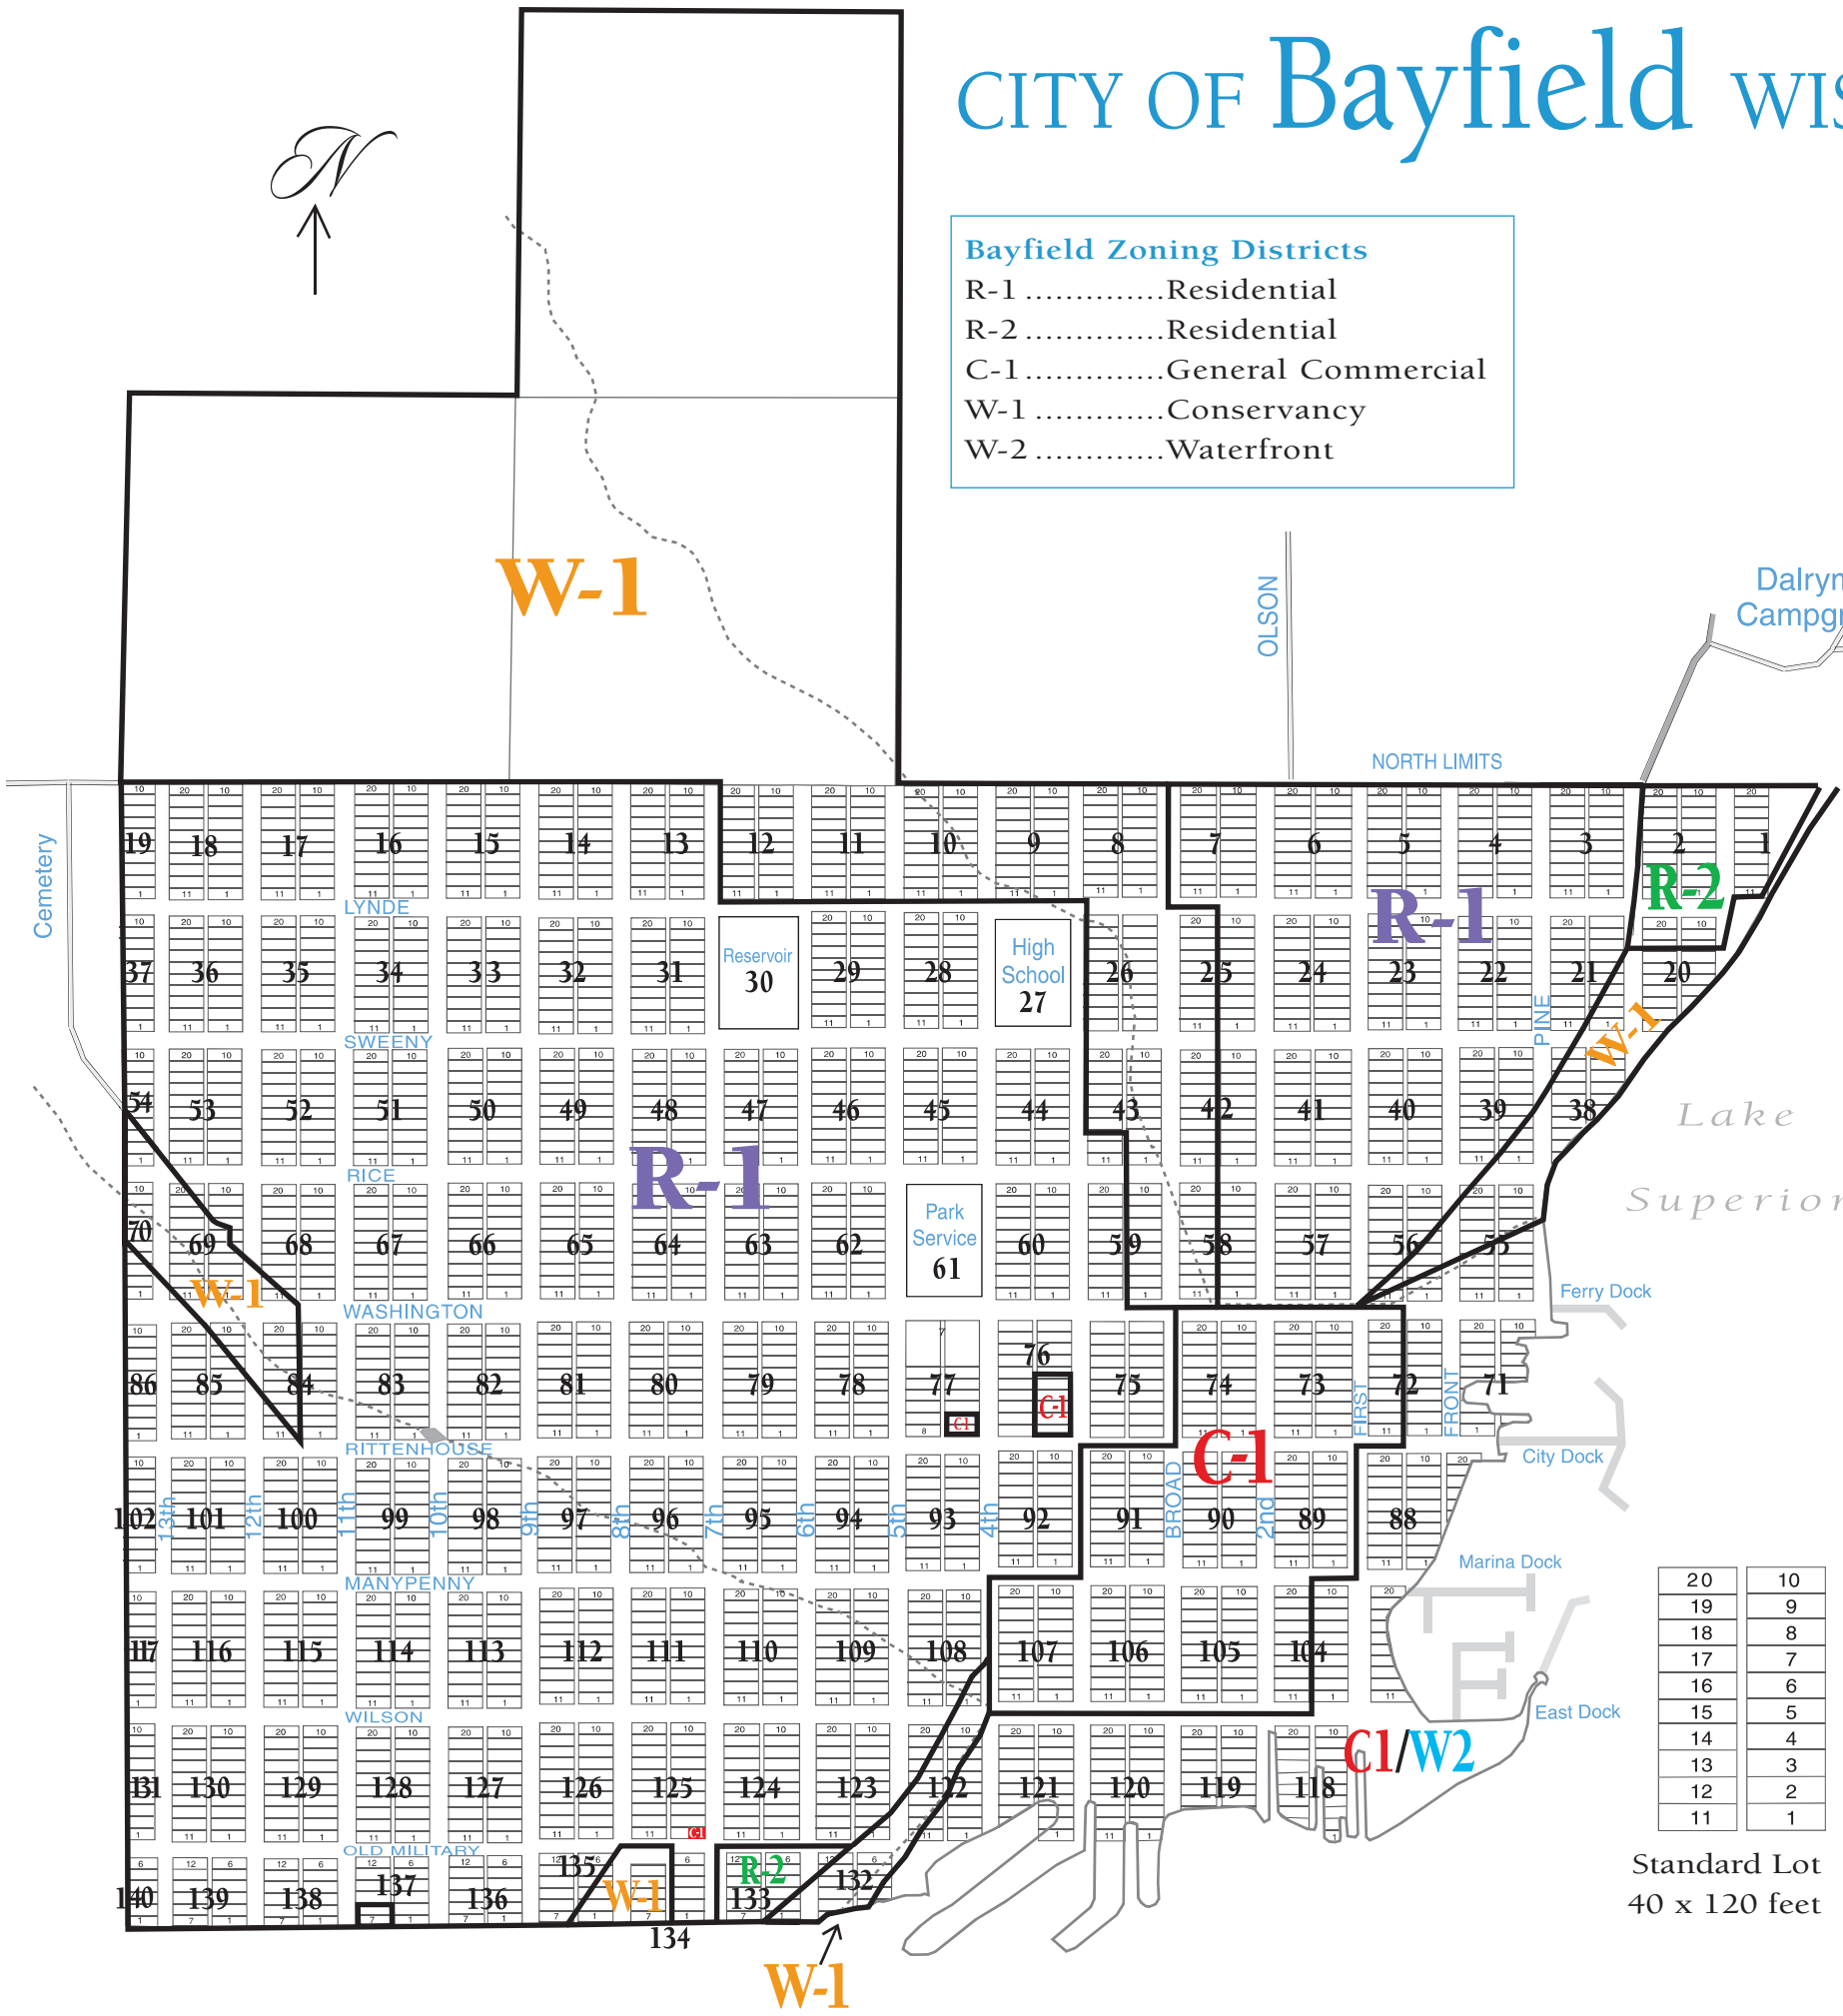

CITY OF Bayfield WISCONSIN – Zoning Map

City of Bayfield

P.O. Box 1170, Bayfield, Wisconsin 54814

715-779-5712

www.cityofbayfield.com

- Bayfield Zoning Districts**
- R-1Residential
 - R-2Residential
 - C-1General Commercial
 - W-1Conservancy
 - W-2Waterfront

Bayfield Historical District

20	10
19	9
18	8
17	7
16	6
15	5
14	4
13	3
12	2
11	1

Standard Lot
40 x 120 feet