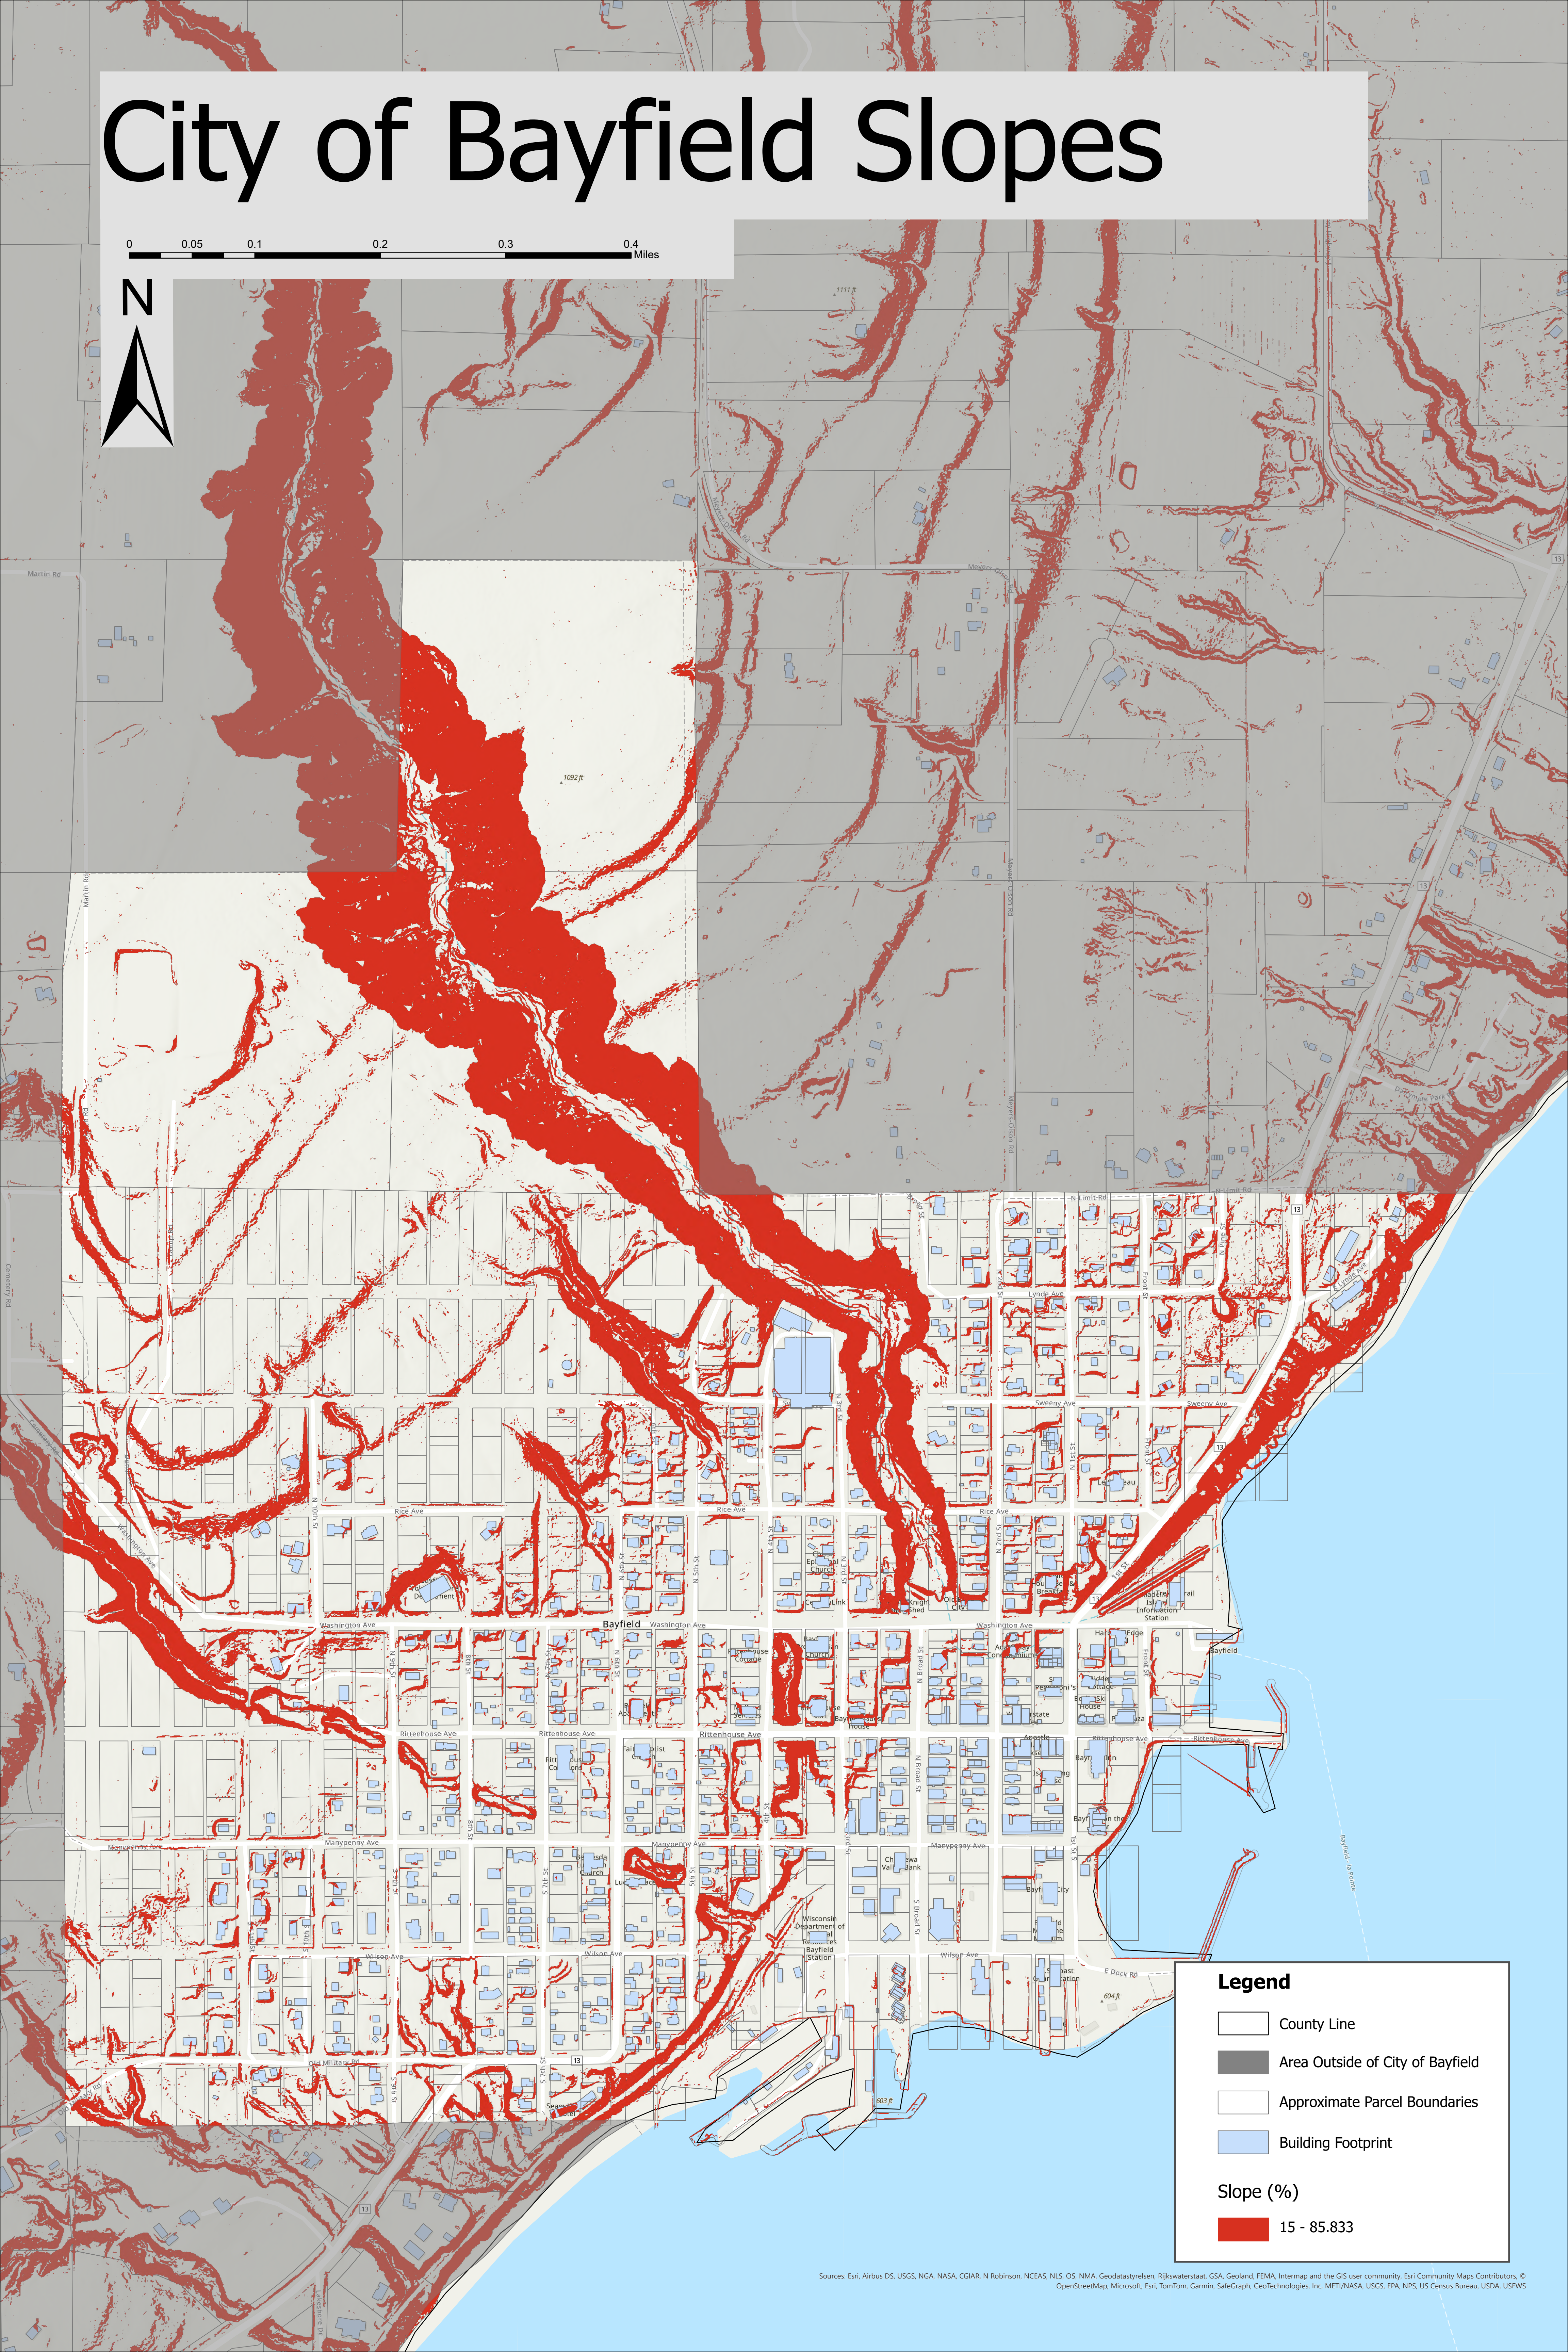

City of Bayfield Slopes

0 0.05 0.1 0.2 0.3 0.4 Miles

Legend

- County Line
- Area Outside of City of Bayfield
- Approximate Parcel Boundaries
- Building Footprint

Slope (%)

- 15 - 85.833