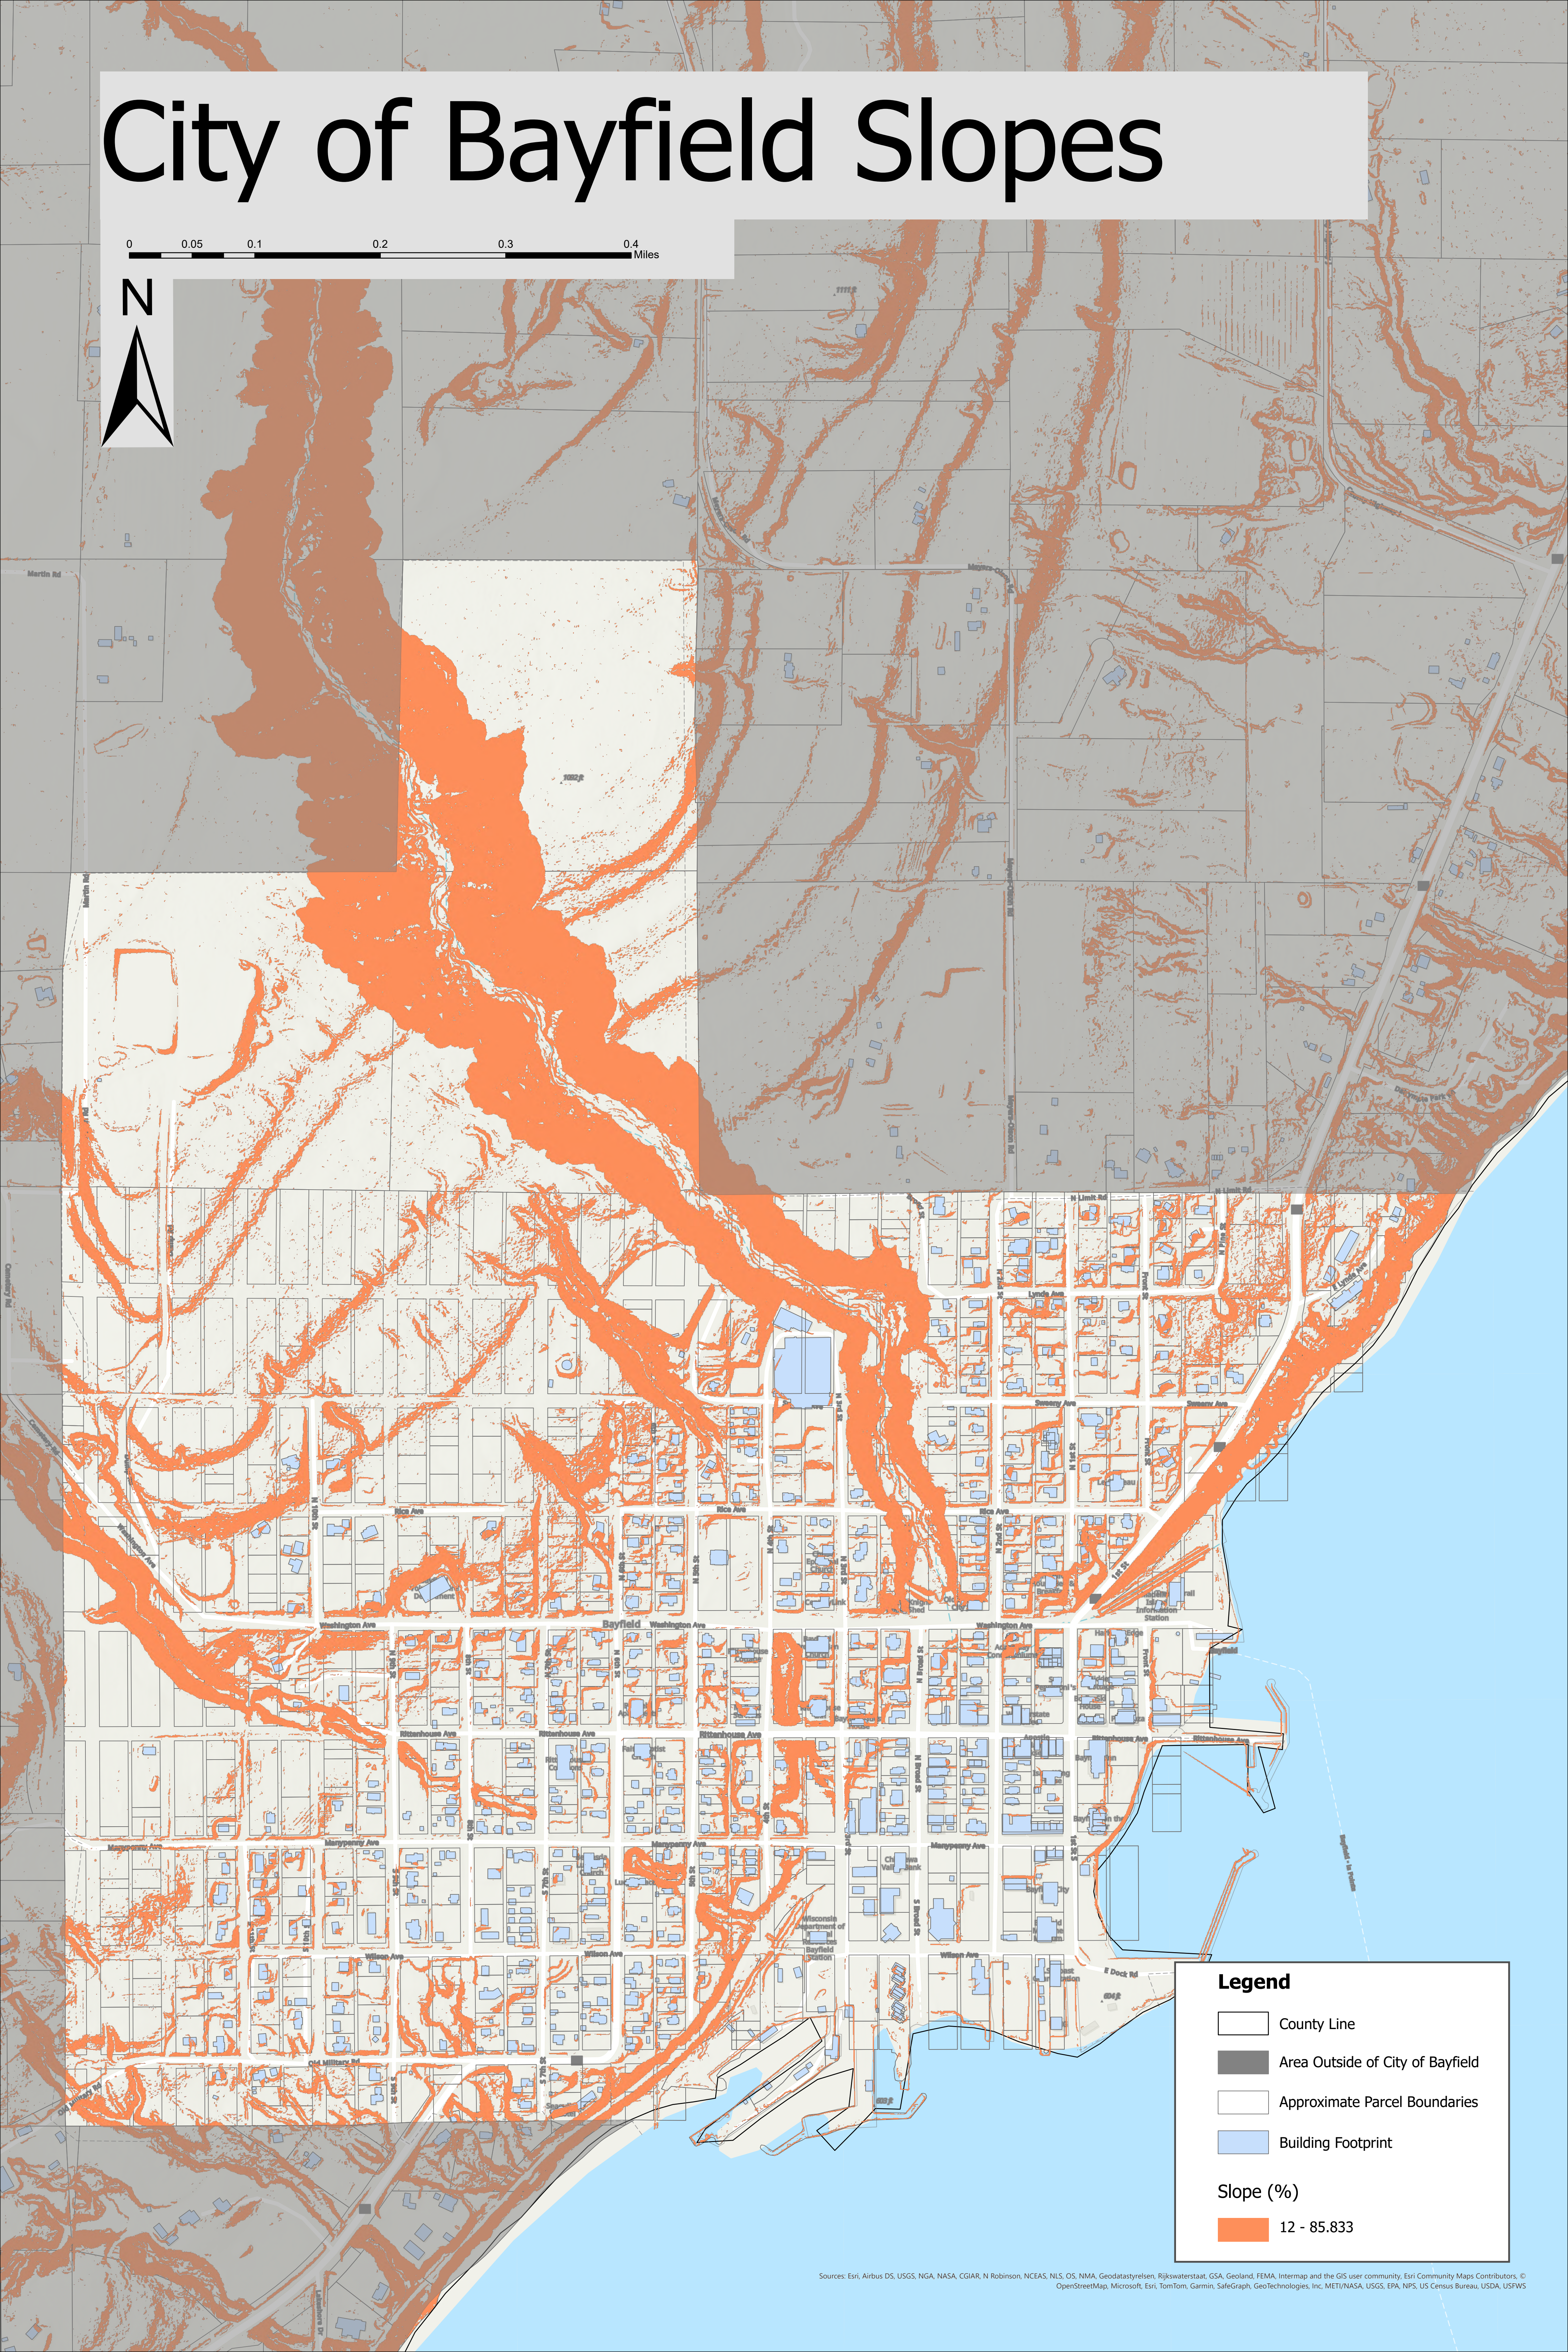

City of Bayfield Slopes

0 0.05 0.1 0.2 0.3 0.4 Miles

Legend

-  County Line
-  Area Outside of City of Bayfield
-  Approximate Parcel Boundaries
-  Building Footprint

Slope (%)

-  12 - 85.833